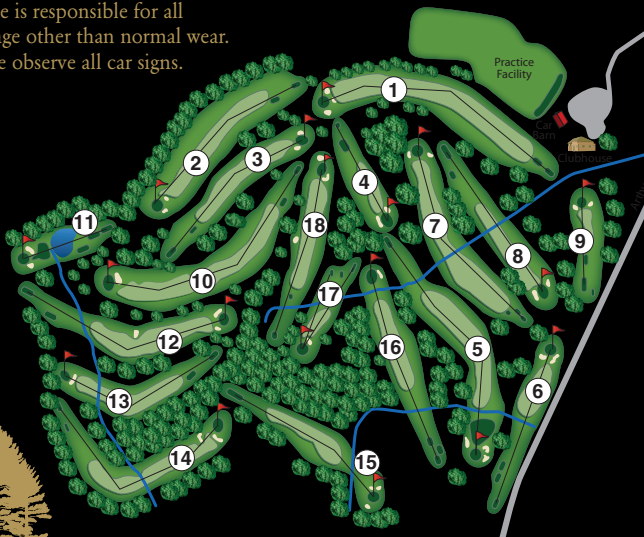

**USGA RULES SHALL GOVERN ALL PLAY EXCEPT  
WHERE MODIFIED BY LOCAL RULES**

**RULES OF GOLF ETIQUETTE**

- Play "Ready" golf and maintain pace of play.
- Please repair all ball marks and divots.
- Please do not start on #10 without permission from golf staff.
- Please play course in numerical order.

**GOLF CAR OPERATION**

- No one under the age of 16 permitted to operate golf car.
- Lessee is responsible for all damage other than normal wear.
- Please observe all car signs.

**OTHER POLICIES**

- All distance markers are measured to the middle of the greens.
  - 250      ● 200
  - 150      ● 100
- Pin Positions are as follows:
  - ▶ = Front
  - ▶ = Middle
  - ▶ = Back
- Outside food and beverage is not permitted.